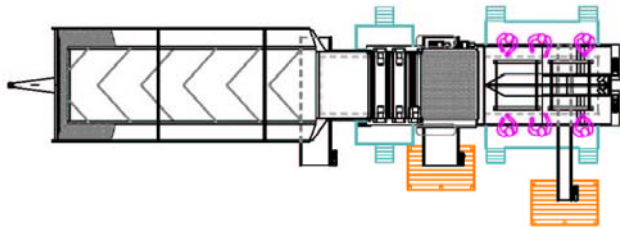

Caretaker Grading Systems

TOLL FREE: 888-742-6199

S G E
south georgia equipment
**EXCLUSIVE USA
DISTRIBUTOR**

Caretaker Evolution 2400
Hopper - Presentation - Evolution Separator - Sizer - Inspection

Caretaker Grading Systems for Today's Professional Growers and Packers
Model Capacities 1200 - 20tph, 1500 - 25tph, 1800 - 30tph, 2400 - 50tph
Individual design to match customer's needs

Now with the new *Evolution* separator
Caretaker - Full specification, robust, user friendly, low maintenance

Caretakers are part of a comprehensive range of quality vegetable handling equipment from Tong Peal Engineering